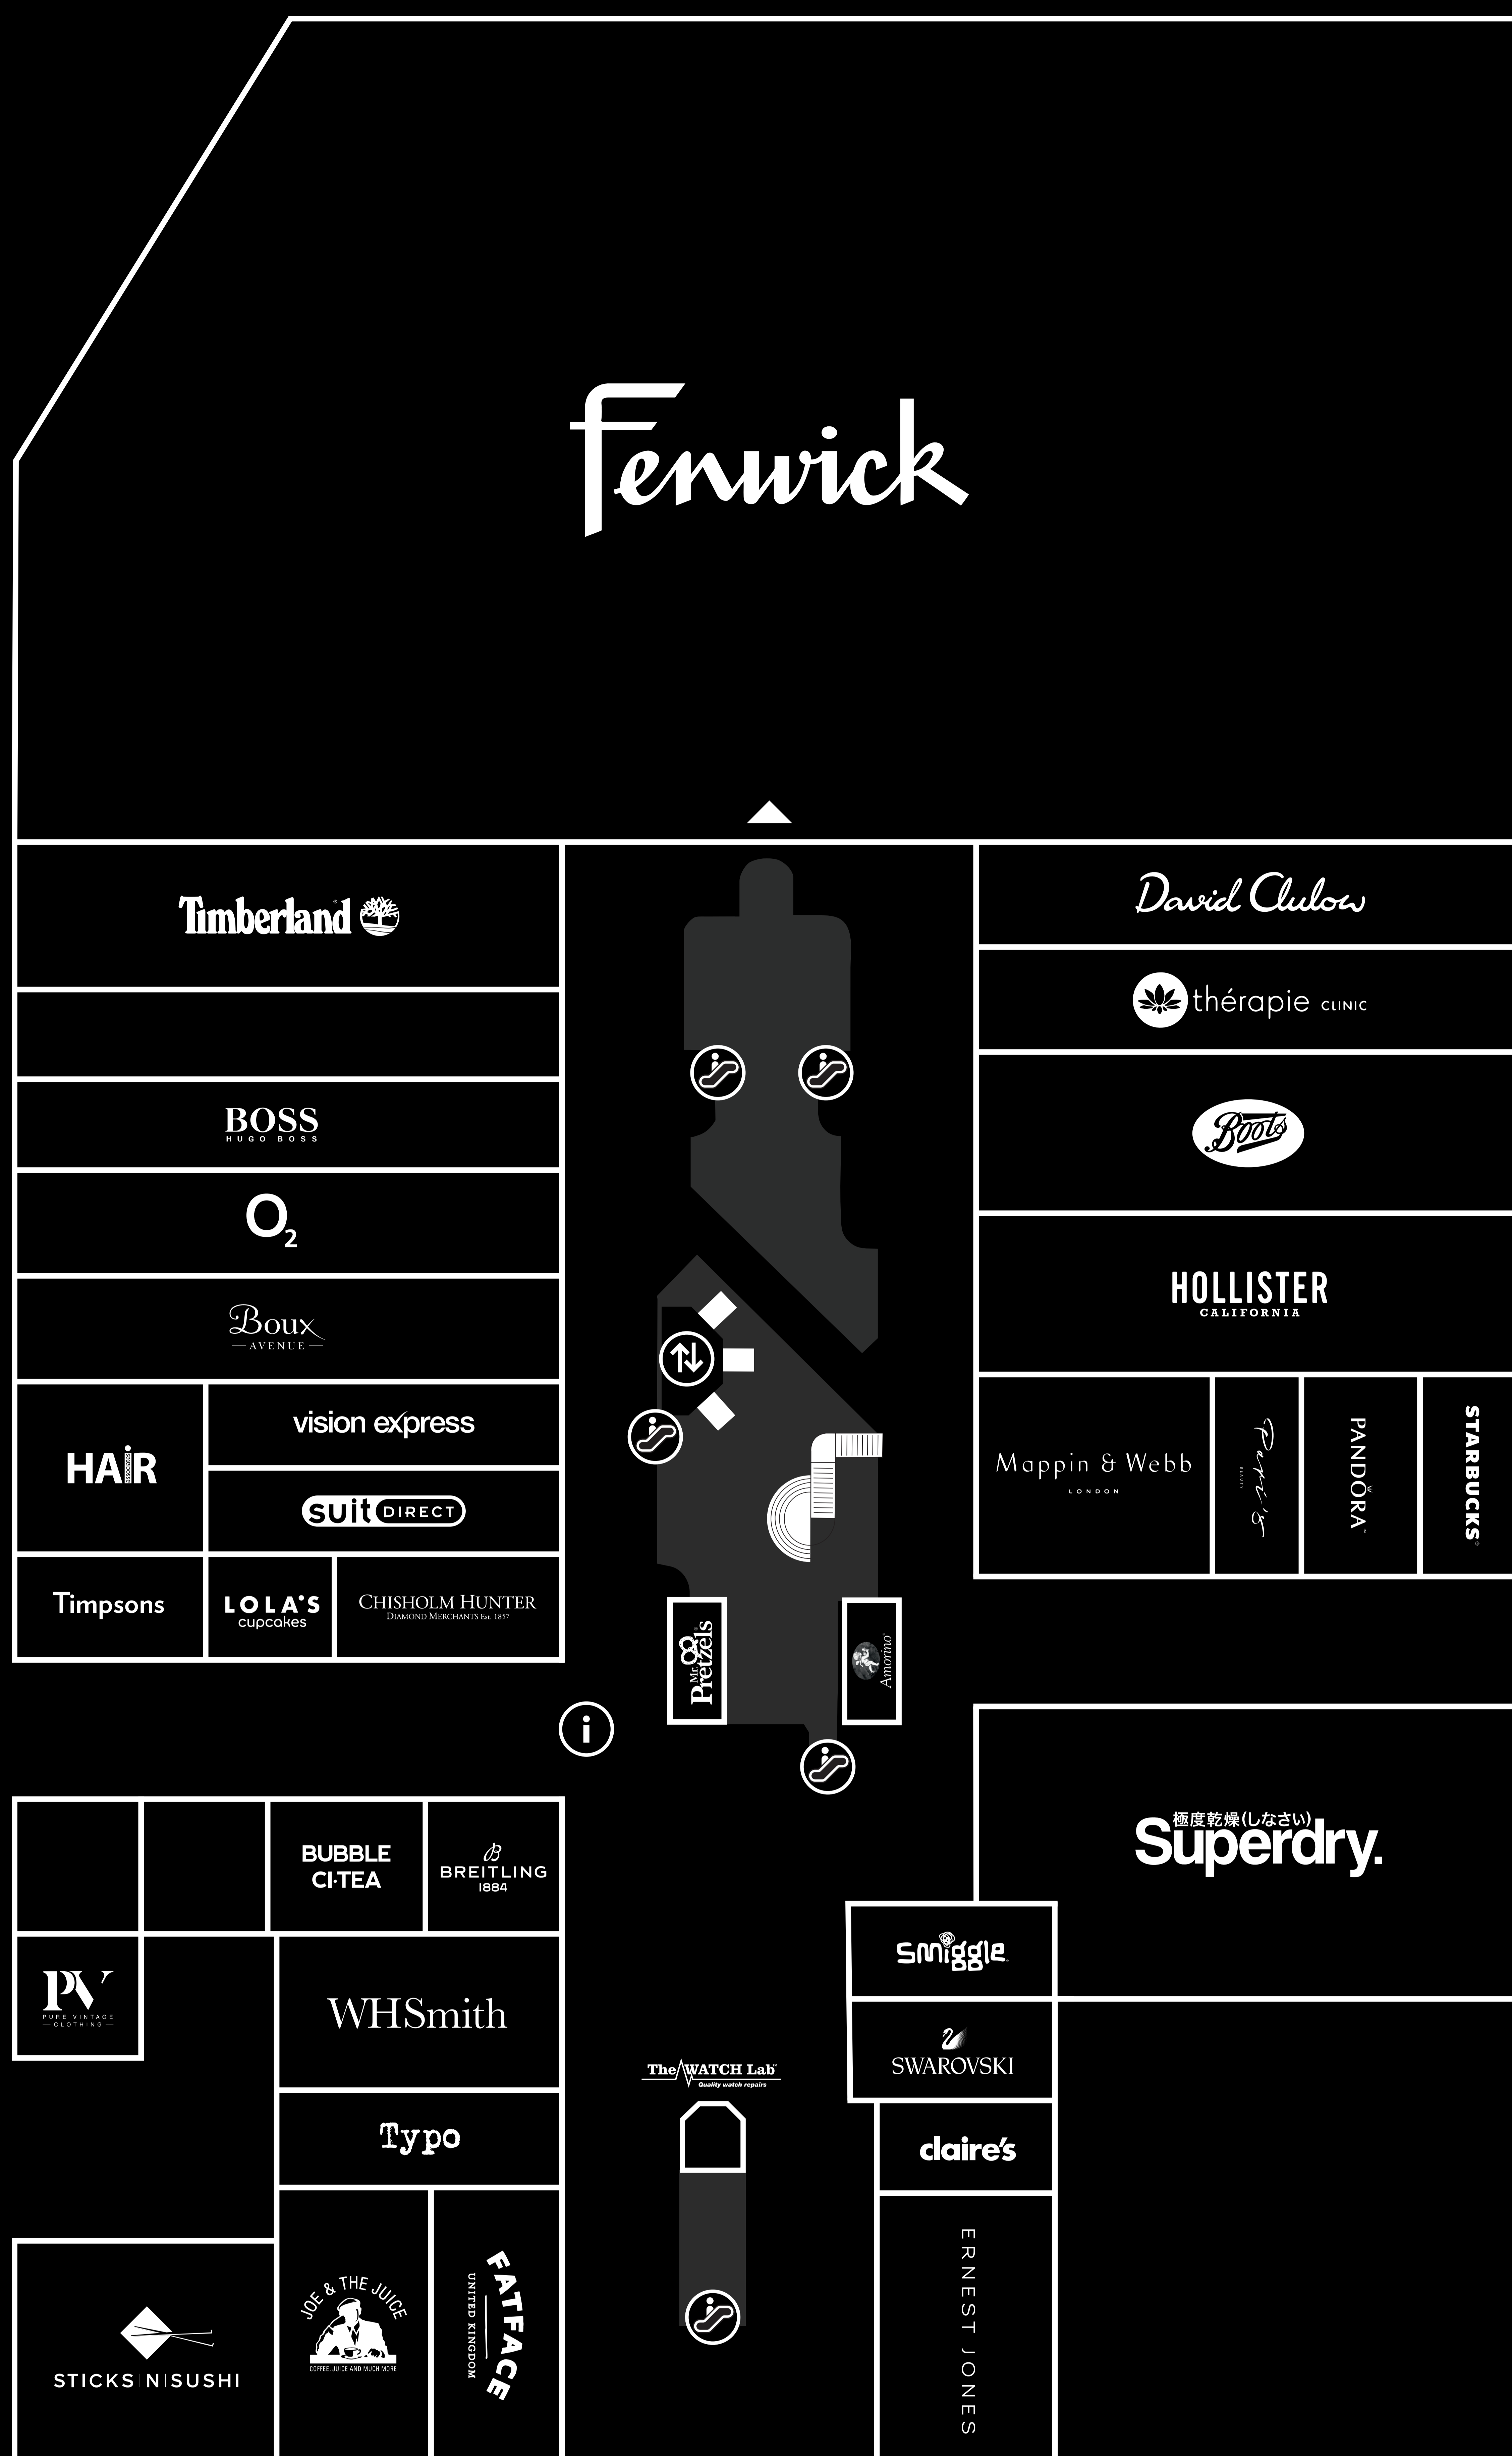

LOWER GROUND

FACILITIES

- Lift (to all floors)
- Escalators to Ground Floor
- Toilets located on 2nd Floor only

Lifts

Escalators

GROUND FLOOR

FACILITIES

- Lifts to all floors
- Escalators to all floors
- Concierge desk
- Street access
- Toilets located on 2nd Floor only